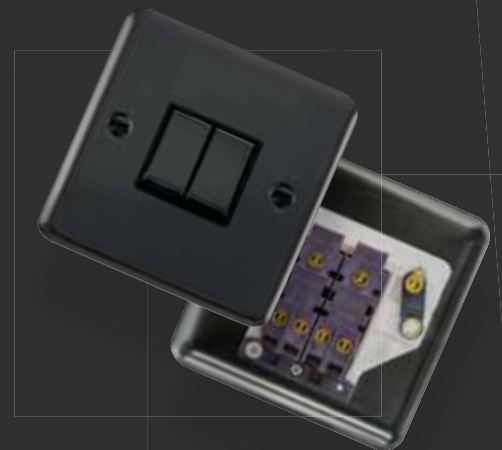

# Interchangeable Modules

by means of a simple, single fixing screw.

Our MiniGrid® modules are interchangeable with pre-assembled switch plates or can be mounted into the unfurnished switch plates throughout the Deco Plus range.

Standard MiniGrid® modules offer simple, single screw fixing to the yoke which greatly facilitates the assembly of up to 18 different switching functions on a single plate.

MiniGrid® modules are available in the same decorative finishes as the Deco Plus range as well as white and black, so there are plenty of options available to suit your application.

**MINIGRID®**

All switch plates are modular as standard, allowing you to create virtually any switch plate you require.